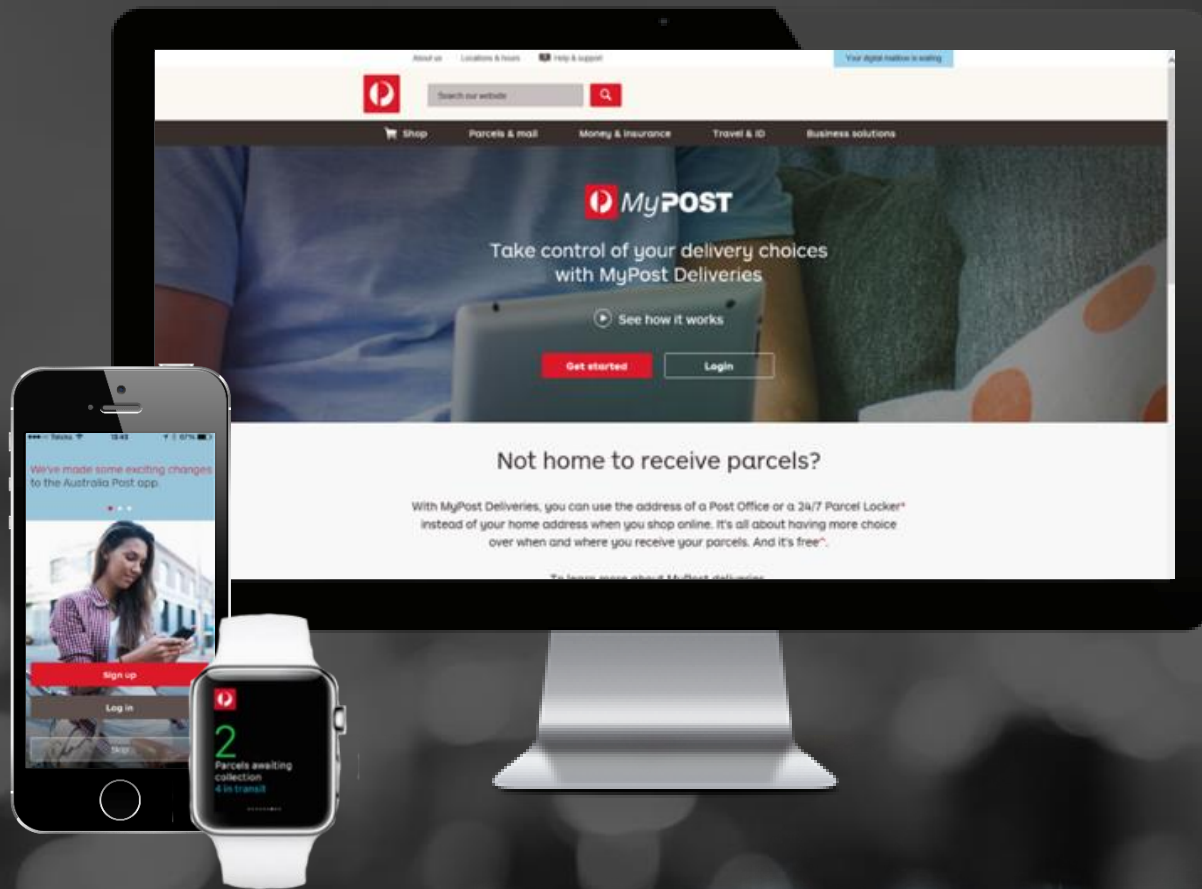

SCALING AS THE TIDE TURNS

CAMERON GOUGH
GENERAL MANAGER – DIGITAL DELIVERY CENTRE
@CAM_GOUGH

THE NEED TO BE ADAPTIVE

PARALLELS TO DISRUPTIVE INNOVATION

400 Digital Natives

27 Long running teams

95% Capacity Funded